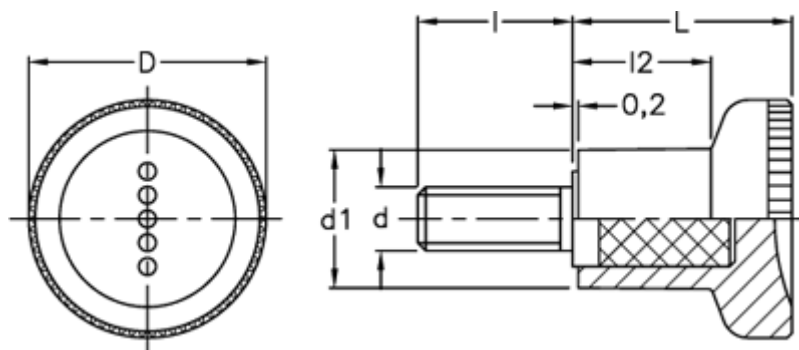

Data Sheet

Article number: 23052433711

Description: E+G Knurled knob
EKK.31-p M10x40-C1

Measures

D	= 31
d1	= 18.5
d 6g	= M10
l	= 40
L	= 27.0
l2	= 17.0